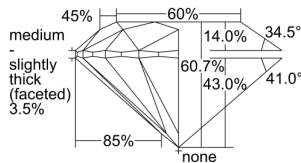

GIA®

FACSIMILE

GIA REPORT 2165802723

Verify this report at gia.edu

GIA DIAMOND DOSSIER®

January 14, 2015
GIA Report Number 2165802723
Shape and Cutting Style ..... Round Brilliant
Measurements ..... 5.73 - 5.76 x 3.49 mm

GRADING RESULTS

Carat Weight ..... 0.71 carat
Color Grade ..... F
Clarity Grade S11
Cut Grade ..... Very Good

ADDITIONAL GRADING INFORMATION

Polish ..... Good
Symmetry ..... Very Good
Fluorescence ..... None
Clarity Characteristics ..... Feather, Cavity
Inscription(s): GIA 2165802723

PROPORTIONS

Profile to actual proportions

GRADING SCALES

GIA COLOR SCALE

COLORED	D
	E
	F
	G
	H
	I
	J
NEAR COLORLESS	K
	L
FAINT	M
	N
	O
	P
VERY LIGHT	R
	S
	T
	U
	V
	W
	X
	Y
LIGHT	Z

GIA CLARITY SCALE

VERY VERY SLIGHTLY INCLUDED	FLAWLESS
	INTERNALLY FLAWLESS
VERY SLIGHTLY INCLUDED	VVS₁
	VVS₂
SLIGHTLY INCLUDED	VS₁
	VS₂
INCLUDED	S1₁
	S1₂
	I₁
	I₂
	I₃

GIA CUT SCALE

EXCELLENT
VERY GOOD
GOOD
FAIR
POOR