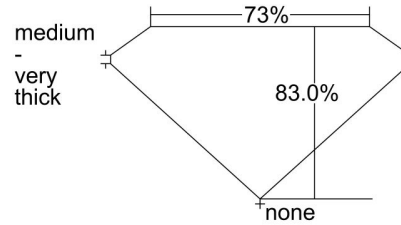

GIA DIAMOND GRADING REPORT

May 18, 2015
GIA Report Number 6192995856
Shape and Cutting Style ..... Square Modified Brilliant
Measurements ..... 5.31 x 5.09 x 4.23 mm

GRADING RESULTS

Carat Weight ..... 1.01 carat
Color Grade I
Clarity Grade VS1

ADDITIONAL GRADING INFORMATION

Polish ..... Excellent
Symmetry ..... Very Good
Fluorescence ..... None
Inscription(s): GIA 6192995856

Comments: Additional clouds are not shown. A pinpoint is not shown.

PROPORTIONS

Profile not to actual proportions