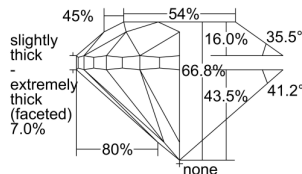

GIA®

FACSIMILE

GIA REPORT 6191877742

Verify this report at gia.edu

GIA DIAMOND DOSSIER®

April 17, 2015
GIA Report Number 6191877742
Shape and Cutting Style ..... Round Brilliant
Measurements ..... 5.41 - 5.48 x 3.63 mm

GRADING RESULTS

Carat Weight ..... 0.70 carat
Color Grade I
Clarity Grade S11
Cut Grade ..... Fair

ADDITIONAL GRADING INFORMATION

Polish ..... Very Good
Symmetry ..... Good
Fluorescence ..... Medium Blue
Clarity Characteristics ..... Crystal, Cloud, Feather
Inscription(s): GIA 6191877742

PROPORTIONS

Profile to actual proportions

GRADING SCALES

GIA COLOR SCALE

COLOURESS	D
	E
	F
	G
	H
	I
	J
NEAR COLOURESS	K
	L
FADING	M
	N
	O
	P
VERY LIGHT	Q
	R
	S
	T
	U
	V
LIGHT	W
	X
	Y
	Z

GIA CLARITY SCALE

VERY VERY SLIGHTLY INCLUDED	FLAWLESS
	INTERNALLY FLAWLESS
VERY SLIGHTLY INCLUDED	VVS₁
	VVS₂
SLIGHTLY INCLUDED	VS₁
	VS₂
INCLUDED	I₁
	I₂
	I₃

GIA CUT SCALE

EXCELLENT
VERY GOOD
GOOD
FAIR
POOR