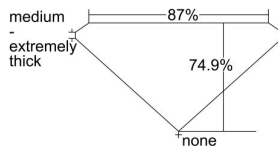

GIA®

FACSIMILE

GIA REPORT 7198518009

Verify this report at gia.edu

GIA DIAMOND DOSSIER®

February 26, 2015
GIA Report Number 7198518009
Shape and Cutting Style ..... Square Modified Brilliant
Measurements ..... 3.22 x 3.11 x 2.33 mm

GRADING RESULTS

Carat Weight ..... 0.18 carat
Color Grade ..... G
Clarity Grade VS2

ADDITIONAL GRADING INFORMATION

Polish ..... Good
Symmetry ..... Good
Fluorescence ..... None
Clarity Characteristics ..... Cloud, Crystal
Inscription(s): GIA 7198518009

PROPORTIONS

Profile not to actual proportions

GRADING SCALES

GIA COLOR SCALE		GIA CLARITY SCALE			
COLORLESS	D	VERY VERY SLIGHTLY INCLUDED	FLAWLESS		
	E		INTERNALLY FLAWLESS		
	F	VERY SLIGHTLY INCLUDED	VVS₁		
	G		VVS₂		
	H		VS₁		
	NEAR COLORLESS	I	SLIGHTLY INCLUDED	VS₂	
		J		SI₁	
		FAINT	K	INCLUDED	SI₂
			L		I₁
			M		I₂
VERT LIGHT	N	LIGHT	I₃		
	O				
	P				
	Q				
	R				
	S				
	T