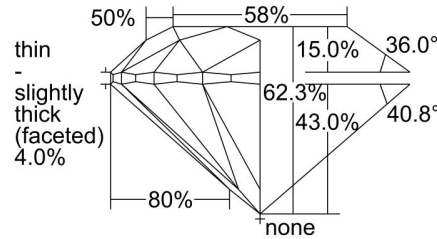

GIA DIAMOND GRADING REPORT

April 16, 2015
GIA Report Number 2196843840
Shape and Cutting Style ..... Round Brilliant
Measurements ..... 9.64 - 9.69 x 6.02 mm

GRADING RESULTS

Carat Weight ..... 3.50 carat
Color Grade ..... J
Clarity Grade VS1
Cut Grade ..... Excellent

ADDITIONAL GRADING INFORMATION

Polish ..... Excellent
Symmetry ..... Excellent
Fluorescence ..... None
Inscription(s): GIA 2196843840

Comments: Additional clouds are not shown. Pinpoints are not shown.

PROPORTIONS

Profile to actual proportions