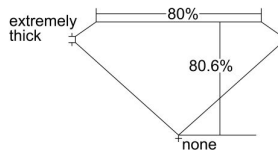

GIA®

FACSIMILE

GIA REPORT 2197581649

Verify this report at gia.edu

GIA DIAMOND DOSSIER®

March 05, 2015
GIA Report Number 2197581649
Shape and Cutting Style ..... Square Modified Brilliant
Measurements ..... 3.02 x 2.99 x 2.41 mm

GRADING RESULTS

Carat Weight ..... 0.19 carat
Color Grade ..... D
Clarity Grade VVS2

ADDITIONAL GRADING INFORMATION

Polish ..... Good
Symmetry ..... Fair
Fluorescence ..... Medium Blue
Clarity Characteristics..... Indented Natural, Pinpoint
Inscription(s): GIA 2197581649

PROPORTIONS

Profile not to actual proportions

GRADING SCALES

GIA COLOR SCALE		GIA CLARITY SCALE			
COLORLESS	D	VERY VERY SLIGHTLY INCLUDED	FLAWLESS		
	E		INTERNALLY FLAWLESS		
	F	VERY SLIGHTLY INCLUDED	VVS₁		
	G		VVS₂		
	H		VS₁		
	NEAR COLORLESS	I	SLIGHTLY INCLUDED	VS₂	
		J		SI₁	
		FAINT	K	INCLUDED	SI₂
			L		I₁
			M		I₂
VERY LIGHT	N	LIGHT	I₃		
	O				
	P				
	Q				
LIGHT	R				
	S				
	T				
	U				
	V				
	Z