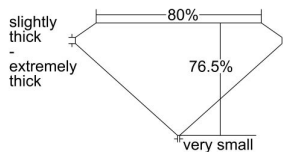

GIA®

FACSIMILE

GIA REPORT 7193527223

Verify this report at gia.edu

GIA DIAMOND DOSSIER®

February 27, 2015
GIA Report Number 7193527223
Shape and Cutting Style ..... Square Modified Brilliant
Measurements ..... 3.08 x 2.98 x 2.28 mm

GRADING RESULTS

Carat Weight ..... 0.18 carat
Color Grade ..... D
Clarity Grade VS1

ADDITIONAL GRADING INFORMATION

Polish ..... Good
Symmetry ..... Fair
Fluorescence ..... None
Clarity Characteristics ..... Feather, Pinpoint
Inscription(s): GIA 7193527223

PROPORTIONS

Profile not to actual proportions

GRADING SCALES

GIA COLOR SCALE		GIA CLARITY SCALE	
COLORLESS	D	VERY VERY SLIGHTLY INCLUDED	FLAWLESS
	E		INTERNALLY FLAWLESS
	F		VS₁
	G		VS₂
	H		VS₁
	I		VS₂
	J		SI₁
	K		SI₂
	L		I₁
	M		I₂
NEAR COLORLESS	N	SLIGHTLY INCLUDED	I₃
	O		
	P		
	Q		
FAINT	R		
	S		
	T		
	U		
VERY LIGHT	V		
	W		
	X		
	Y		
LIGHT	Z