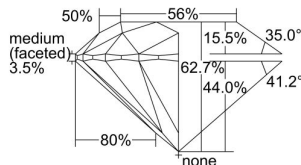

GIA®

FACSIMILE

GIA REPORT 5176920634

Verify this report at gia.edu

GIA DIAMOND DOSSIER®

August 21, 2014
GIA Report Number 5176920634
Shape and Cutting Style ..... Round Brilliant
Measurements ..... 5.31 - 5.34 x 3.34 mm

GRADING RESULTS

Carat Weight ..... 0.58 carat
Color Grade I
Clarity Grade VS2
Cut Grade ..... Excellent

ADDITIONAL GRADING INFORMATION

Polish ..... Excellent
Symmetry ..... Excellent
Fluorescence ..... None
Clarity Characteristics ..... Cloud, Feather
Inscription(s): GIA 5176920634

PROPORTIONS

Profile to actual proportions

GRADING SCALES

GIA COLOR SCALE

COLORED	D
	E
	F
	G
	H
	I
	J
NEAR COLORLESS	K
	L
Faint	M
	N
	O
	P
Very Light	Q
	R
	S
	T
	U
	V
	W
	X
	Y
Light	Z

GIA CLARITY SCALE

FLAWLESS	VERY VERY SLIGHTLY INCLUDED	VS₁	VS₂	VS₁	VS₂	SL₁	SL₂	I₁	I₂	I₃	
											INTERNALLY FLAWLESS

GIA CUT SCALE

EXCELLENT
VERY GOOD
GOOD
FAIR
POOR