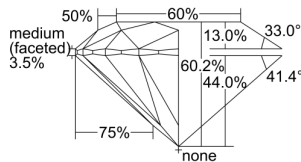

GIA®

FACSIMILE

GIA REPORT

1198526419

Verify this report at gia.edu

GIA DIAMOND DOSSIER®

February 26, 2015

GIA Report Number 1198526419

Shape and Cutting Style ..... Round Brilliant

Measurements ..... 6.27 - 6.30 x 3.78 mm

GRADING RESULTS

Carat Weight ..... 0.91 carat

Color Grade ..... F

Clarity Grade S11

Cut Grade ..... Excellent

ADDITIONAL GRADING INFORMATION

Polish ..... Excellent

Symmetry ..... Excellent

Fluorescence ..... None

Clarity Characteristics..... Feather, Crystal, Cloud

Inspection(s): GIA 1198526419

PROPORTIONS

Profile to actual proportions

GRADING SCALES

GIA COLOR SCALE

COLORLESS	D
	E
	F
	G
	H
	I
	J
NEAR COLORLESS	K
	L
FAINT	M
	N
	O
	P
	Q
	R
	S
	T
	U
	V
	W
	X
	Y
LIGHT	Z

GIA CLARITY SCALE

GIA CUT SCALE

EXCELLENT
VERY GOOD
GOOD
FAIR
POOR