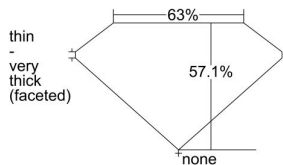

GIA®

FACSIMILE

GIA REPORT 3195498534

Verify this report at gia.edu

GIA DIAMOND DOSSIER®

February 24, 2015
GIA Report Number 3195498534
Shape and Cutting Style ..... Heart Brilliant
Measurements ..... 4.24 x 5.17 x 2.95 mm

GRADING RESULTS

Carat Weight ..... 0.37 carat
Color Grade ..... D
Clarity Grade SI2

ADDITIONAL GRADING INFORMATION

Polish ..... Very Good
Symmetry ..... Good
Fluorescence ..... None
Clarity Characteristics ..... Crystal, Feather
Inscription(s): GIA 3195498534

PROPORTIONS

Profile not to actual proportions

GRADING SCALES

GIA COLOR SCALE		GIA CLARITY SCALE			
COLORLESS	D	VERY VERY SLIGHTLY INCLUDED	FLAWLESS		
	E		INTERNALLY FLAWLESS		
	F	VERY SLIGHTLY INCLUDED	VVS₁		
	G		VVS₂		
	H		VS₁		
	NEAR COLORLESS	I	SLIGHTLY INCLUDED	VS₂	
		J		SI₁	
		FAINT	K	INCLUDED	SI₂
			L		I₁
			M		I₂
VERY LIGHT	N	LIGHT	I₃		
	O				
	P				
	Q				
	R