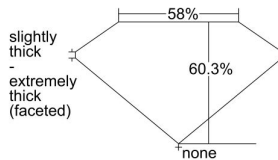

GIA®

FACSIMILE

GIA REPORT 2186740154

Verify this report at gia.edu

GIA DIAMOND DOSSIER®

December 04, 2014
GIA Report Number 2186740154
Shape and Cutting Style ..... Heart Brilliant
Measurements ..... 3.84 x 4.79 x 2.89 mm

GRADING RESULTS

Carat Weight ..... 0.33 carat
Color Grade ..... D
Clarity Grade VVS2

ADDITIONAL GRADING INFORMATION

Polish ..... Very Good
Symmetry ..... Very Good
Fluorescence ..... Faint
Clarity Characteristics..... Pinpoint, Natural, Extra Facet
Inscription(s): GIA 2186740154

PROPORTIONS

Profile not to actual proportions

GRADING SCALES

GIA COLOR SCALE		GIA CLARITY SCALE		
NEAR COLORLESS	D	VERY VERY SLIGHTLY INCLUDED	FLAWLESS	
	E		INTERNALLY FLAWLESS	
	F	VERY SLIGHTLY INCLUDED	VVS₁	
	G		VVS₂	
	H		VS₁	
	FAINT	I	SLIGHTLY INCLUDED	VS₂
		J		SI₁
		K	INCLUDED	SI₂
		L		I₁
		M		I₂
VERY LIGHT		N	INCLUDED	I₃
		O		
		P		
	Q			
	R			
	S			
LIGHT	T			
	U			
	V			
	W			
	X			
Y				
Z