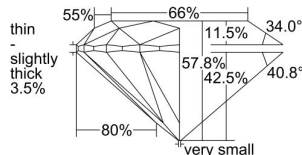

GIA®

FACSIMILE

GIA REPORT

1162947136

Verify this report at gia.edu

GIA DIAMOND DOSSIER®

February 24, 2015
GIA Report Number 1162947136
Shape and Cutting Style ..... Round Brilliant
Measurements ..... 4.92 - 5.07 x 2.88 mm

GRADING RESULTS

Carat Weight ..... 0.44 carat
Color Grade ..... E
Clarity Grade VS1
Cut Grade ..... Good

ADDITIONAL GRADING INFORMATION

Polish ..... Good
Symmetry ..... Good
Fluorescence ..... None
Clarity Characteristics ..... Crystal, Cloud, Feather
Inscription(s): GIA 1162947136

PROPORTIONS

GRADING SCALES

GIA COLOR SCALE	GIA CLARITY SCALE	GIA CUT SCALE	
D	FLAWLESS	EXCELLENT	
E	INTERNALLY FLAWLESS		
F		VVS₁	VERY GOOD
G	VVS₂		
H	VS₁	GOOD	
I	VS₂		
J	SI₁	FAIR	
K	SI₂		
L	I₁	POOR	
M	I₂		
N	I₃		
O			
P			
Q			
R			
S			
T			
U			
V			
W			
X			
Y			
Z