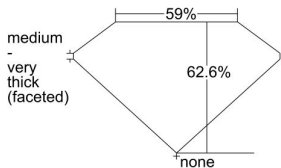

GIA®

FACSIMILE

GIA REPORT 2196157318

Verify this report at gia.edu

GIA DIAMOND DOSSIER®

February 02, 2015
GIA Report Number 2196157318
Shape and Cutting Style ..... Heart Brilliant
Measurements ..... 4.16 x 4.47 x 2.80 mm

GRADING RESULTS

Carat Weight ..... 0.31 carat
Color Grade ..... E
Clarity Grade S11

ADDITIONAL GRADING INFORMATION

Polish ..... Very Good
Symmetry ..... Good
Fluorescence ..... None
Clarity Characteristics ..... Crystal, Cloud, Feather
Inscription(s): GIA 2196157318

PROPORTIONS

Profile not to actual proportions

GRADING SCALES

GIA COLOR SCALE		GIA CLARITY SCALE	
NEAR COLORLESS	D	VERY VERY SLIGHTLY INCLUDED	FLAWLESS
	E		INTERNALLY FLAWLESS
	F		VVS₁
	G		VVS₂
	H		VS₁
	I		VS₂
	J		S1₁
	K		S1₂
	L		I₁
	M		I₂
FAINT	N	SLIGHTLY INCLUDED	I₃
	O		
	P		
	Q		
VERY LIGHT	R	INCLUDED	
	S		
	T		
	U		
LIGHT	V		
	W		
	X		
	Y		
	Z