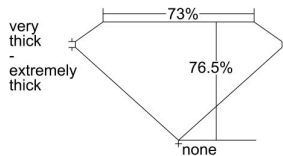

GIA®

FACSIMILE

GIA REPORT 2186753976

Verify this report at gia.edu

GIA DIAMOND DOSSIER®

December 24, 2014
GIA Report Number 2186753976
Shape and Cutting Style ..... Rectangular Modified Brilliant
Measurements ..... 3.76 x 3.53 x 2.70 mm

GRADING RESULTS

Carat Weight ..... 0.32 carat
Color Grade ..... F
Clarity Grade SI1

ADDITIONAL GRADING INFORMATION

Polish ..... Very Good
Symmetry ..... Good
Fluorescence ..... None
Clarity Characteristics ..... Feather
Inscription(s): GIA 2186753976

PROPORTIONS

Profile not to actual proportions

GRADING SCALES

GIA COLOR SCALE		GIA CLARITY SCALE			
COLORLESS	D	VERY VERY SLIGHTLY INCLUDED	FLAWLESS		
	E		INTERNALLY FLAWLESS		
	F	VERY SLIGHTLY INCLUDED	VVS₁		
	G		VVS₂		
	H		VS₁		
	NEAR COLORLESS	I	SLIGHTLY INCLUDED	VS₂	
		J		SI₁	
		FAINT	K	INCLUDED	SI₂
			L		I₁
	M		I₂		
VERY LIGHT	N		LIGHT	I₃	
	O				
	P				
	Q				
LIGHT	R				
	S				
	T				
	U				
	V				
	Z