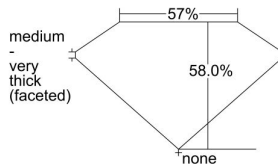

GIA®

FACSIMILE

GIA REPORT 5186716032

Verify this report at gia.edu

GIA DIAMOND DOSSIER®

November 19, 2014
GIA Report Number 5186716032
Shape and Cutting Style ..... Heart Brilliant
Measurements ..... 5.19 x 5.88 x 3.41 mm

GRADING RESULTS

Carat Weight ..... 0.59 carat
Color Grade ..... E
Clarity Grade S11

ADDITIONAL GRADING INFORMATION

Polish ..... Good
Symmetry ..... Good
Fluorescence ..... None
Clarity Characteristics ..... Feather, Crystal
Inscription(s): GIA 5186716032

PROPORTIONS

Profile not to actual proportions

GRADING SCALES

GIA COLOR SCALE		GIA CLARITY SCALE			
COLORLESS	D	VERY VERY SLIGHTLY INCLUDED	FLAWLESS		
	E		INTERNALLY FLAWLESS		
	F	VERY SLIGHTLY INCLUDED	VVS₁		
	G		VVS₂		
	H		VS₁		
	NEAR COLORLESS	I	SLIGHTLY INCLUDED	VS₂	
		J		S1₁	
		FAINT	K	INCLUDED	S1₂
			L		I₁
			M		I₂
VERY LIGHT	N	LIGHT	I₃		
	O				
	P				
	Q				
	R				
	S				
LIGHT	T				
	U				
	V				
	Z