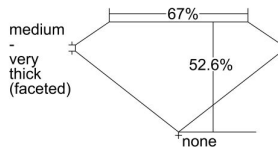

GIA®

FACSIMILE

GIA REPORT 5186720963

Verify this report at gia.edu

GIA DIAMOND DOSSIER®

November 20, 2014
GIA Report Number 5186720963
Shape and Cutting Style ..... Heart Brilliant
Measurements ..... 4.37 x 4.68 x 2.46 mm

GRADING RESULTS

Carat Weight ..... 0.29 carat
Color Grade ..... D
Clarity Grade VS2

ADDITIONAL GRADING INFORMATION

Polish ..... Good
Symmetry ..... Very Good
Fluorescence ..... None
Clarity Characteristics ..... Feather
Inscription(s): GIA 5186720963

PROPORTIONS

Profile not to actual proportions

GRADING SCALES

GIA COLOR SCALE		GIA CLARITY SCALE			
COLORLESS	D	VERY VERY SLIGHTLY INCLUDED	FLAWLESS		
	E		INTERNALLY FLAWLESS		
	F	VERY SLIGHTLY INCLUDED	VVS₁		
	G		VVS₂		
	H		VS₁		
	NEAR COLORLESS	I	SLIGHTLY INCLUDED	VS₂	
		J		SI₁	
		FAINT	K	INCLUDED	SI₂
			L		I₁
			M		I₂
VERY LIGHT	N	LIGHT	I₃		
	O				
	P				
	Q				
LIGHT	R				
	S				
	T				
	U				
	V				
	Z