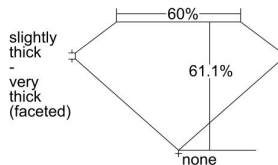

GIA®

FACSIMILE

GIA REPORT 2186753296

Verify this report at gia.edu

GIA DIAMOND DOSSIER®

December 18, 2014
GIA Report Number 2186753296
Shape and Cutting Style ..... Heart Brilliant
Measurements ..... 4.08 x 4.53 x 2.77 mm

GRADING RESULTS

Carat Weight ..... 0.31 carat
Color Grade I
Clarity Grade S11

ADDITIONAL GRADING INFORMATION

Polish ..... Very Good
Symmetry ..... Very Good
Fluorescence ..... Medium Blue
Clarity Characteristics ..... Twinning Wisp
Inscription(s): GIA 2186753296

PROPORTIONS

Profile not to actual proportions

GRADING SCALES

GIA COLOR SCALE		GIA CLARITY SCALE			
COLORLESS	D	VERY VERY SLIGHTLY INCLUDED	FLAWLESS		
	E		INTERNALLY FLAWLESS		
	F	VERY SLIGHTLY INCLUDED	VVS₁		
	G		VVS₂		
	H		VS₁		
	NEAR COLORLESS	I	SLIGHTLY INCLUDED	VS₂	
		J		S1₁	
		FAINT	K	INCLUDED	S1₂
			L		I₁
			M		I₂
VERY LIGHT	N		INCLUDED	I₃	
	O				
	P				
	Q				
LIGHT	R				
	S				
	T				
	U				
	V				
	W				
	X				
	Y				
	Z