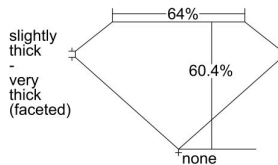

GIA®

FACSIMILE

GIA REPORT 1189753220

Verify this report at gia.edu

GIA DIAMOND DOSSIER®

December 18, 2014
GIA Report Number 1189753220
Shape and Cutting Style ..... Heart Brilliant
Measurements ..... 3.85 x 4.54 x 2.74 mm

GRADING RESULTS

Carat Weight ..... 0.29 carat
Color Grade ..... E
Clarity Grade S11

ADDITIONAL GRADING INFORMATION

Polish ..... Good
Symmetry ..... Good
Fluorescence ..... None
Clarity Characteristics ..... Cloud, Feather
Inscription(s): GIA 1189753220

PROPORTIONS

Profile not to actual proportions

GRADING SCALES

GIA COLOR SCALE		GIA CLARITY SCALE	
COLORLESS	D	VERY VERY SLIGHTLY INCLUDED	FLAWLESS
	E		INTERNALLY FLAWLESS
	F		VVS₁
	G		VVS₂
	H		VS₁
	I		VS₂
	J		S1₁
	K		S1₂
	L		I₁
	M		I₂
NEAR COLORLESS	N	SLIGHTLY INCLUDED	I₃
	O		
	P		
	Q		
FAINT	R		
	S		
	T		
	U		
VERY LIGHT	V		
	W		
	X		
	Y		
LIGHT	Z