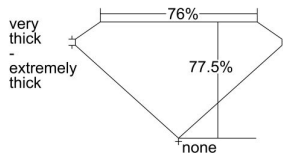

GIA®

FACSIMILE

GIA REPORT 2165668437

Verify this report at gia.edu

GIA DIAMOND DOSSIER®

December 03, 2014
GIA Report Number 2165668437
Shape and Cutting Style ..... Square Modified Brilliant
Measurements ..... 4.36 x 4.18 x 3.24 mm

GRADING RESULTS

Carat Weight ..... 0.50 carat
Color Grade ..... E
Clarity Grade VS1

ADDITIONAL GRADING INFORMATION

Polish ..... Good
Symmetry ..... Very Good
Fluorescence ..... None
Clarity Characteristics ..... Feather
Inscription(s): GIA 2165668437

PROPORTIONS

Profile not to actual proportions

GRADING SCALES

GIA COLOR SCALE		GIA CLARITY SCALE			
COLORLESS	D	VERY VERY SLIGHTLY INCLUDED	FLAWLESS		
	E		INTERNALLY FLAWLESS		
	F	VERY SLIGHTLY INCLUDED	VVS₁		
	G		VVS₂		
	H		VS₁		
	NEAR COLORLESS	I	SLIGHTLY INCLUDED	VS₂	
		J		SI₁	
		FAINT	K	INCLUDED	SI₂
			L		I₁
			M		I₂
VERY LIGHT	N	LIGHT	I₃		
	O				
	P				
	Q				
LIGHT	R				
	S				
	T				
	U				
	V				
	Z