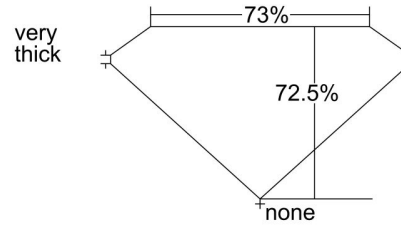

GIA DIAMOND GRADING REPORT

July 05, 2014
 GIA Report Number 1179583698
 Shape and Cutting Style **Square Modified Brilliant**
 Measurements 6.04 x 5.89 x 4.27 mm

GRADING RESULTS

Carat Weight 1.30 carat
 Color Grade **I**
 Clarity Grade **VVS2**

ADDITIONAL GRADING INFORMATION

Polish **Excellent**
 Symmetry **Very Good**
 Fluorescence **None**
 Inscription(s): GIA 1179583698

PROPORTIONS

Profile not to actual proportions

CLARITY CHARACTERISTICS

KEY TO SYMBOLS*

-  Feather
-  Cloud

* Red symbols denote internal characteristics (inclusions). Green or black symbols denote external characteristics (blemishes). Diagram is an approximate representation of the diamond, and symbols shown indicate type, position, and approximate size of clarity characteristics. All clarity characteristics may not be shown. Details of finish are not shown.