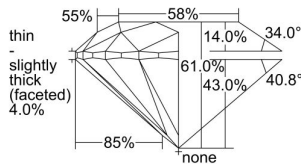

GIA®

FACSIMILE

GIA REPORT 2165742754

Verify this report at gia.edu

GIA DIAMOND DOSSIER®

December 17, 2014
GIA Report Number 2165742754
Shape and Cutting Style ..... Round Brilliant
Measurements ..... 5.90 - 5.94 x 3.61 mm

GRADING RESULTS

Carat Weight ..... 0.78 carat
Color Grade ..... J
Clarity Grade VS1
Cut Grade ..... Very Good

ADDITIONAL GRADING INFORMATION

Polish ..... Good
Symmetry ..... Good
Fluorescence ..... Strong Blue
Clarity Characteristics ..... Crystal, Pinpoint
Inscription(s): GIA 2165742754

PROPORTIONS

Profile to actual proportions

GRADING SCALES

GIA COLOR SCALE

COLOURLESS	D
	E
	F
	G
	H
	I
	J
NEAR COLOURLESS	K
	L
FAIN	M
	N
	O
	P
VERY LIGHT	Q
	R
	S
	T
	U
	V
LIGHT	W
	X
	Y
	Z

GIA CLARITY SCALE

FLAWLESS	VERY VERY SLIGHTLY INCLUDED	VS₁	VS₂	VS₁	VS₂	SL₁	SL₂	I₁	I₂	I₃	
											INTERNALLY FLAWLESS

GIA CUT SCALE

EXCELLENT
VERY GOOD
GOOD
FAIR
POOR