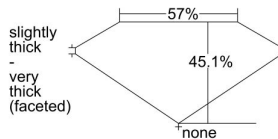

GIA®

FACSIMILE

GIA REPORT 5186672680

Verify this report at gia.edu

GIA DIAMOND DOSSIER®

November 06, 2014
GIA Report Number 5186672680
Shape and Cutting Style ..... Heart Brilliant
Measurements ..... 6.21 x 6.90 x 3.11 mm

GRADING RESULTS

Carat Weight ..... 0.81 carat
Color Grade ..... D
Clarity Grade VS2

ADDITIONAL GRADING INFORMATION

Polish ..... Good
Symmetry ..... Very Good
Fluorescence ..... None
Clarity Characteristics..... Twinning Wisp, Crystal, Feather
Inscription(s): GIA 5186672680

PROPORTIONS

Profile not to actual proportions

GRADING SCALES

GIA COLOR SCALE		GIA CLARITY SCALE	
NEAR COLORLESS	D	VERY SLIGHTLY SLIGHTLY INCLUDED	FLAWLESS
	E		INTERNALLY FLAWLESS
	F		VVS₁
	G		VVS₂
	H		VS₁
	I		VS₂
	J		SI₁
	K		SI₂
	L		I₁
	M		I₂
FAINT	N	INCLUDED	I₃
	O		
	P		
	Q		
VERY LIGHT	R		
	S		
	T		
	U		
	V		
	W		
	X		
	Y		
LIGHT	Z