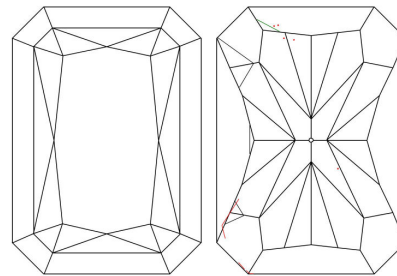

GIA DIAMOND GRADING REPORT

April 05, 2016
 GIA Report Number 11795780
 Shape and Cutting Style Cut-Cornered Rectangular
 Modified Brilliant
 Measurements 5.61 x 4.85 x 3.33 mm

GRADING RESULTS

Carat Weight 0.85 carat
 Color Grade F
 Clarity Grade VS1

ADDITIONAL GRADING INFORMATION

Polish Very Good
 Symmetry Good
 Fluorescence Faint
 Inscription(s): GIA 11795780

Comments: Additional pinpoints are not shown. Surface graining is not shown.

PROPORTIONS

Profile not to actual proportions

CLARITY CHARACTERISTICS

KEY TO SYMBOLS*

-  Feather
-  Pinpoint
-  Natural
-  Extra Facet

* Red symbols denote internal characteristics (inclusions). Green or black symbols denote external characteristics (blemishes). Diagram is an approximate representation of the diamond, and symbols shown indicate type, position, and approximate size of clarity characteristics. All clarity characteristics may not be shown. Details of finish are not shown.