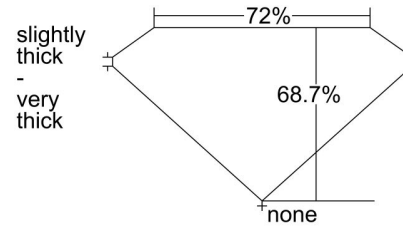

GIA DIAMOND GRADING REPORT

April 05, 2016
 GIA Report Number 11795780
 Shape and Cutting Style Cut-Cornered Rectangular
 Modified Brilliant
 Measurements 5.61 x 4.85 x 3.33 mm

GRADING RESULTS

Carat Weight 0.85 carat
 Color Grade F
 Clarity Grade VS1

ADDITIONAL GRADING INFORMATION

Polish Very Good
 Symmetry Good
 Fluorescence Faint
 Inscription(s): GIA 11795780

Comments: Additional pinpoints are not shown. Surface graining is not shown.

PROPORTIONS

Profile not to actual proportions

CLARITY CHARACTERISTICS

KEY TO SYMBOLS*

-  Feather
-  Pinpoint
-  Natural
-  Extra Facet

* Red symbols denote internal characteristics (inclusions). Green or black symbols denote external characteristics (blemishes). Diagram is an approximate representation of the diamond, and symbols shown indicate type, position, and approximate size of clarity characteristics. All clarity characteristics may not be shown. Details of finish are not shown.