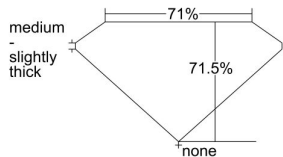

GIA®

FACSIMILE

GIA REPORT 2176545741

Verify this report at gia.edu

GIA DIAMOND DOSSIER®

July 25, 2014
GIA Report Number 2176545741
Shape and Cutting Style ..... Square Modified Brilliant
Measurements ..... 5.10 x 4.98 x 3.56 mm

GRADING RESULTS

Carat Weight ..... 0.74 carat
Color Grade ..... F
Clarity Grade SI1

ADDITIONAL GRADING INFORMATION

Polish ..... Excellent
Symmetry ..... Very Good
Fluorescence ..... None
Clarity Characteristics ..... Cloud, Feather, Crystal
Inspection(s): GIA 2176545741

PROPORTIONS

Profile not to actual proportions

GRADING SCALES

GIA COLOR SCALE		GIA CLARITY SCALE			
COLORLESS	D	VERY VERY SLIGHTLY INCLUDED	FLAWLESS		
	E		INTERNALLY FLAWLESS		
	F		VVS₁		
	NEAR COLORLESS	G	VVS₂		
		H	VERY SLIGHTLY INCLUDED	VS₁	
		I		VS₂	
		FAINT	J	SLIGHTLY INCLUDED	SI₁
			K		SI₂
	L		INCLUDED		I₁
	M			I₂	
VERT LIGHT	N		INCLUDED	I₃	
	O				
	P				
	LIGHT	Q			
		R			
S					
T					
U					
	V				
	W				
	X				
	Y				
	Z