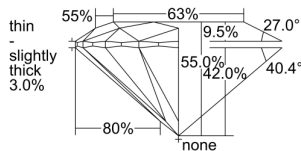

GIA®

FACSIMILE

GIA REPORT 2165545938

Verify this report at gia.edu

GIA DIAMOND DOSSIER®

September 10, 2014
GIA Report Number 2165545938
Shape and Cutting Style ..... Round Brilliant
Measurements ..... 4.66 - 4.68 x 2.57 mm

GRADING RESULTS

Carat Weight ..... 0.33 carat
Color Grade ..... F
Clarity Grade S11
Cut Grade ..... Fair

ADDITIONAL GRADING INFORMATION

Polish ..... Very Good
Symmetry ..... Fair
Fluorescence ..... None
Clarity Characteristics ..... Crystal, Cloud
Inscription(s): GIA 2165545938

PROPORTIONS

Profile to actual proportions