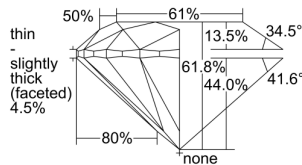

GIA®

FACSIMILE

GIA REPORT

6167253636

Verify this report at gia.edu

GIA DIAMOND DOSSIER®

June 13, 2014
GIA Report Number 6167253636
Shape and Cutting Style ..... Round Brilliant
Measurements ..... 6.11 - 6.20 x 3.80 mm

GRADING RESULTS

Carat Weight ..... 0.89 carat
Color Grade ..... E
Clarity Grade S11
Cut Grade ..... Excellent

ADDITIONAL GRADING INFORMATION

Polish ..... Excellent
Symmetry ..... Very Good
Fluorescence ..... None
Clarity Characteristics..... Crystal, Cloud, Feather
Inscription(s): GIA 6167253636

PROPORTIONS

GRADING SCALES

GIA COLOR SCALE	GIA CLARITY SCALE	GIA CUT SCALE	
D	FLAWLESS	EXCELLENT	
E	INTERNALLY FLAWLESS		
F		VVS₁	VERY GOOD
G	VVS₂		
H	VS₁	GOOD	
I	VS₂		
J	S1₁	FAIR	
K	S1₂		
L	I₁	POOR	
M	I₂		
N	I₃		
O			
P			
Q			
R			
S			
T			
U			
V			
W			
X			
Y			
Z