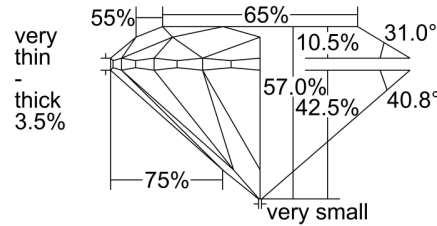

**GIA DIAMOND GRADING REPORT**

July 16, 2014  
 GIA Report Number ..... 2165366526  
 Shape and Cutting Style ..... Round Brilliant  
 Measurements ..... 8.18 - 8.26 x 4.69 mm

**GRADING RESULTS**

Carat Weight ..... 1.93 carat  
 Color Grade ..... J  
 Clarity Grade ..... VS1  
 Cut Grade ..... Good

**ADDITIONAL GRADING INFORMATION**

Polish ..... Very Good  
 Symmetry ..... Good  
 Fluorescence ..... None

**PROPORTIONS**

Profile to actual proportions

**CLARITY CHARACTERISTICS**

**KEY TO SYMBOLS\***

-  Feather
-  Indented Natural
-  Needle
-  Natural

\* Red symbols denote internal characteristics (inclusions). Green or black symbols denote external characteristics (blemishes). Diagram is an approximate representation of the diamond, and symbols shown indicate type, position, and approximate size of clarity characteristics. All clarity characteristics may not be shown. Details of finish are not shown.