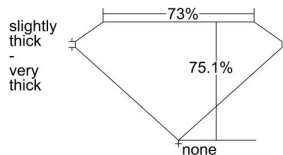

GIA®

FACSIMILE

GIA REPORT 2161100577

Verify this report at gia.edu

GIA DIAMOND DOSSIER®

May 05, 2014
GIA Report Number 2161100577
Shape and Cutting Style ..... Square Modified Brilliant
Measurements ..... 4.94 x 4.81 x 3.61 mm

GRADING RESULTS

Carat Weight ..... 0.71 carat
Color Grade ..... F
Clarity Grade VS2

ADDITIONAL GRADING INFORMATION

Polish ..... Excellent
Symmetry ..... Very Good
Fluorescence ..... None
Clarity Characteristics ..... Crystal, Cloud, Feather
Inscription(s): GIA 2161100577

PROPORTIONS

Profile not to actual proportions

GRADING SCALES

GIA COLOR SCALE		GIA CLARITY SCALE			
COLORLESS	D	VERY VERY SLIGHTLY INCLUDED	FLAWLESS		
	E		INTERNALLY FLAWLESS		
	F	VERY SLIGHTLY INCLUDED	VVS₁		
	G		VVS₂		
	H		VS₁		
	NEAR COLORLESS	I	VERY SLIGHTLY INCLUDED	VS₂	
		J		SI₁	
		FAINT	K	SLIGHTLY INCLUDED	SI₂
			L		I₁
	VERY LIGHT	M	INCLUDED	I₂	
N		I₃			
O					
P					
Q					
R					
LIGHT	S				
	T				
	U				
	V				
	W				
	X				
	Y				
	Z