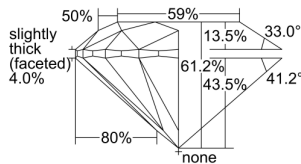

GIA®

FACSIMILE

GIA DIAMOND DOSSIER®

April 28, 2014
GIA Report Number 2176281693
Shape and Cutting Style ..... Round Brilliant
Measurements ..... 4.66 - 4.68 x 2.86 mm

GRADING RESULTS

Carat Weight ..... 0.38 carat
Color Grade ..... G
Clarity Grade VVS2
Cut Grade ..... Excellent

ADDITIONAL GRADING INFORMATION

Polish ..... Excellent
Symmetry ..... Excellent
Fluorescence ..... None
Clarity Characteristics..... Needle, Feather
Inscription(s): GIA 2176281693

GIA REPORT 2176281693

Verify this report at gia.edu

PROPORTIONS

Profile to actual proportions

GRADING SCALES

GIA COLOR SCALE

COLORED	D
	E
	F
	G
	H
	I
	J
NEAR COLORLESS	K
	L
Faint	M
	N
	O
	P
	R
	S
	T
	U
	V
	W
	X
	Y
Light	Z

GIA CLARITY SCALE

GIA CUT SCALE

EXCELLENT	VERY GOOD	GOOD	FAIR	POOR	
					EXCELLENT
VERY GOOD	GOOD	FAIR	POOR	GIA CUT SCALE	
					VERY GOOD
GOOD	FAIR	POOR	GIA CUT SCALE	GIA CUT SCALE	
					GOOD
FAIR	POOR	GIA CUT SCALE	GIA CUT SCALE	GIA CUT SCALE	
					FAIR
POOR	GIA CUT SCALE	GIA CUT SCALE	GIA CUT SCALE	GIA CUT SCALE	
					POOR